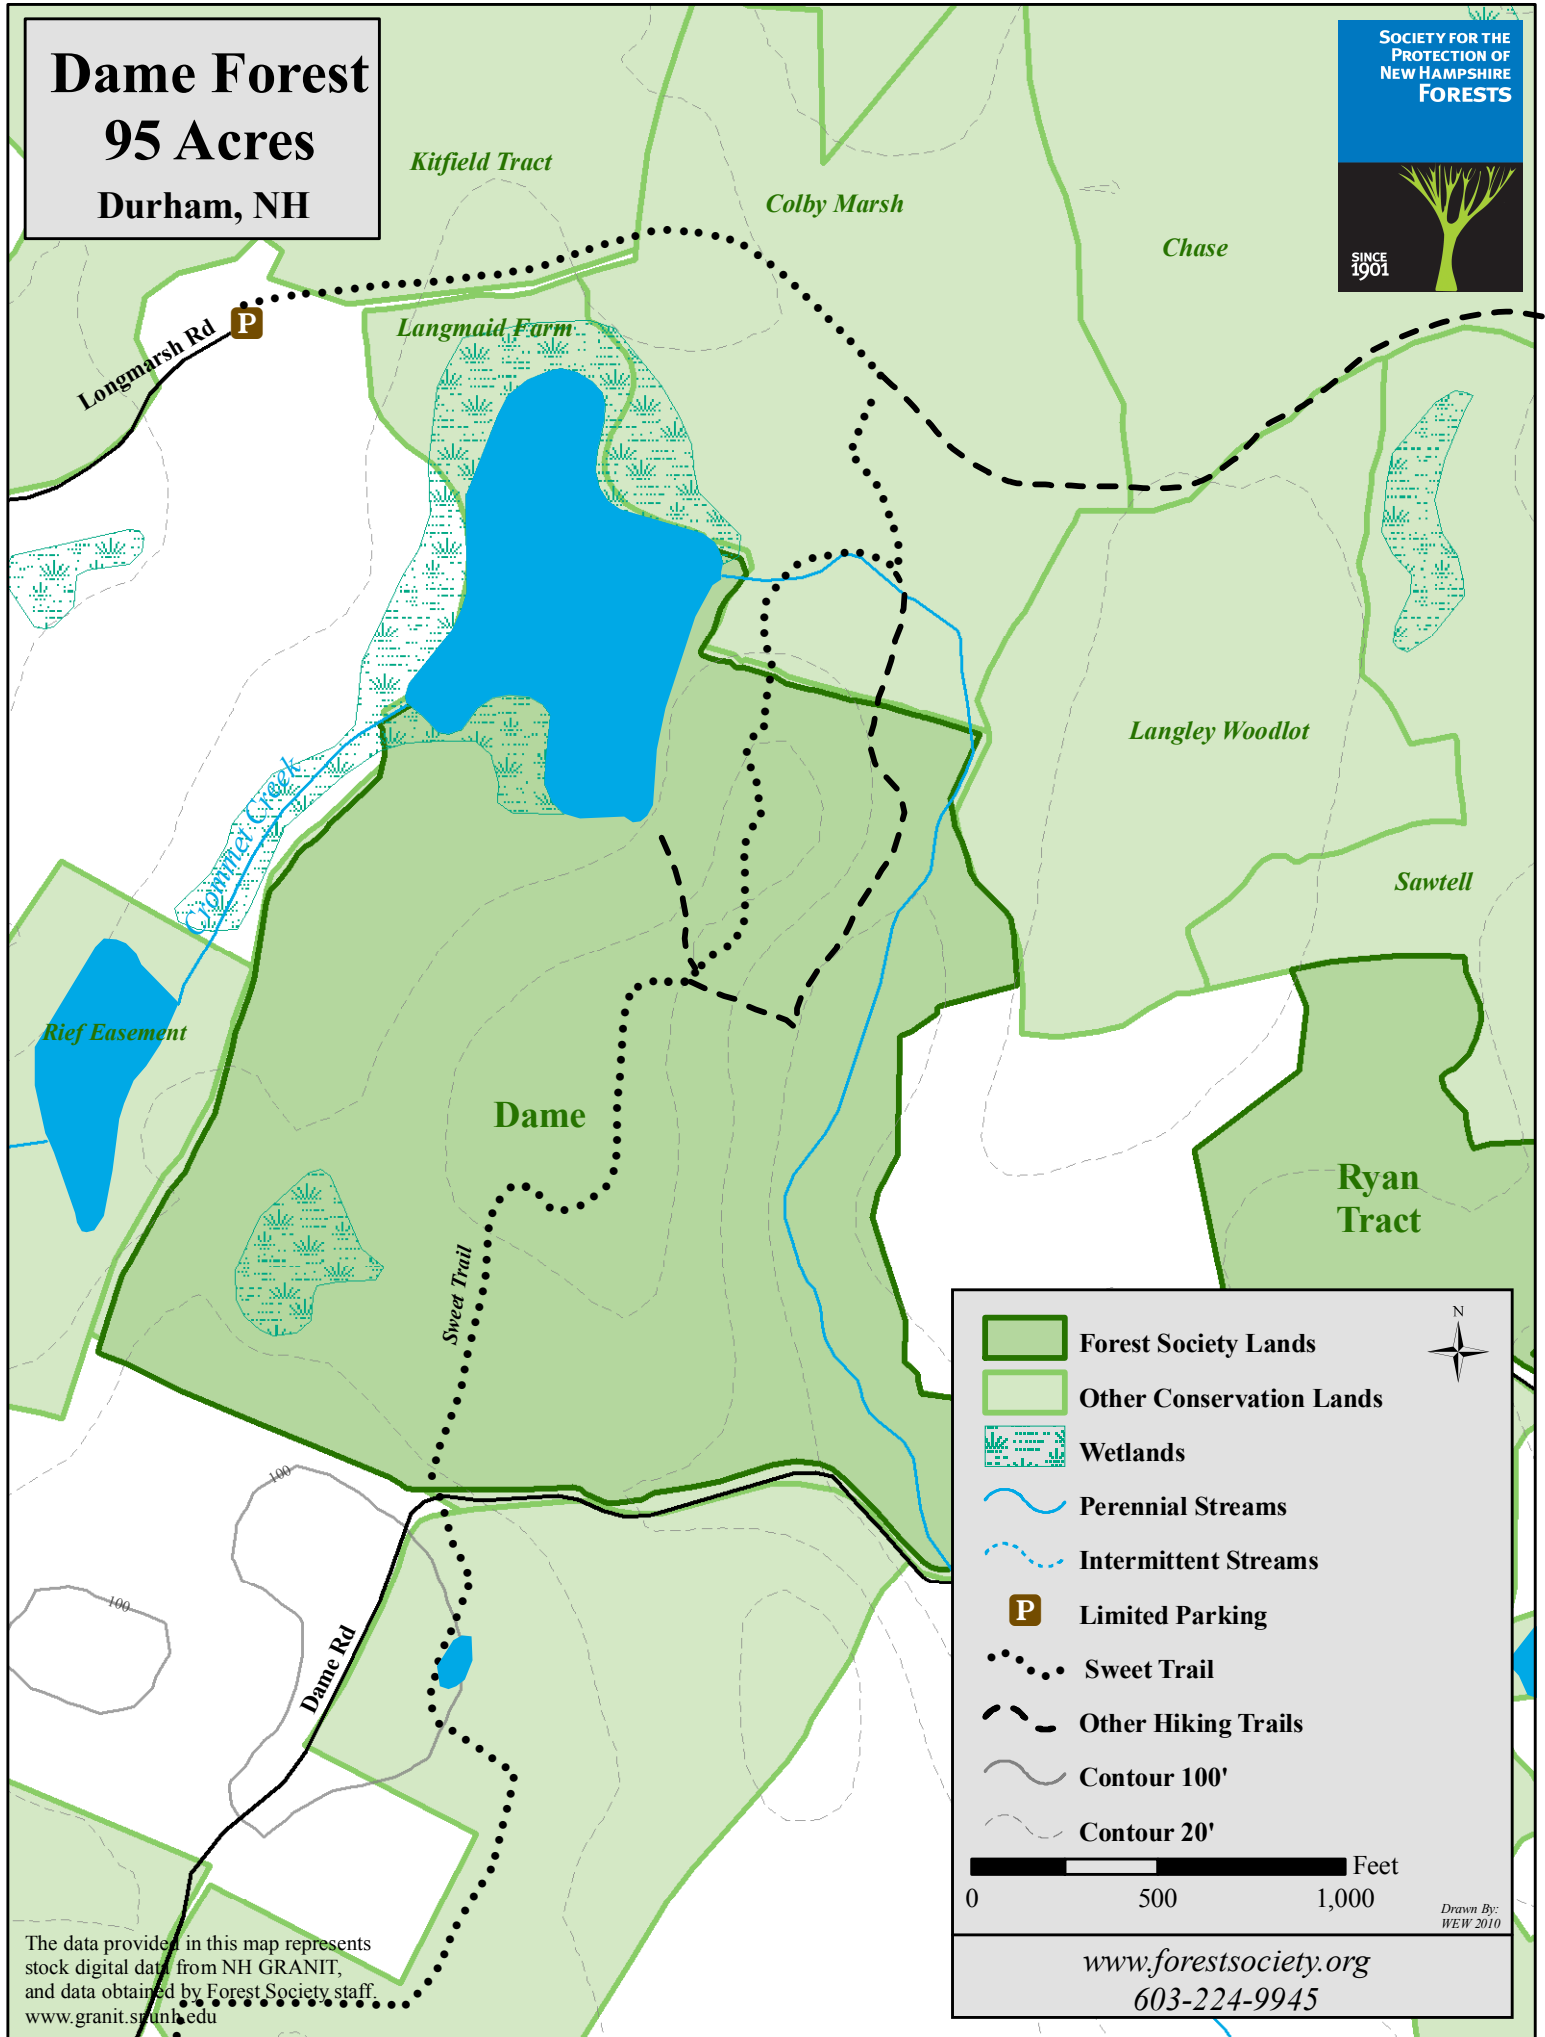

Dame Forest

95 Acres

Durham, NH

	Forest Society Lands	N ↑
	Other Conservation Lands	
	Wetlands	
	Perennial Streams	
	Intermittent Streams	
	Limited Parking	
	Sweet Trail	
	Other Hiking Trails	
	Contour 100'	
	Contour 20'	
0	500	1,000 Feet

The data provided in this map represents stock digital data from NH GRANIT, and data obtained by Forest Society staff. www.granit.sr.unh.edu

www.forestsociety.org
603-224-9945

Drawn By:
WEW 2010